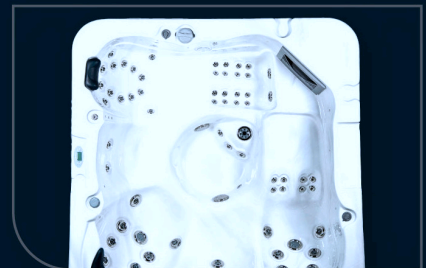

## FLORIDA

ZR7035

SEATS

LOUNGER

TOTAL JETS

2200x2200  
x880  
DIMENSIONS

1116Ltr  
CAPACITY

320KG  
DRY WEIGHT

# \$8,999

*a lifestyle for life*

The world famous location for sun, sand and sea can now be found in your own backyard with Escape's sensational Florida spa. Unlock the key to total indulgence and relaxation with 50 perfectly positioned jets over 3 seats - plus the added bonus of 2 lounge seats.