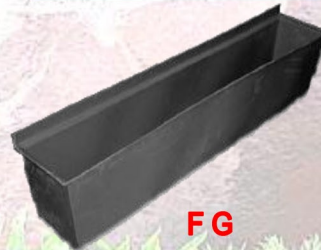

Formal Ponds

Squares

ABCD

E

Troughs

FG

Rectangular

HIJ

Num.	Model	Description	Cap.	Dimensions	R/R \$
A	AQ26SB	Small Square Pond	200L	820 x 820 x 270mm H x 40mm lip ,	
B	AQ36SB	Large Square Pond	300L	1000 x 1000 x 300mm H x 50mm lip ,	
C	AQS12B	1200 Square Pond	376L	1120 x 1120 x 300mm H with 60mm lip	
D	AQS16B	1700 Square Pond	867L	1700 x 1700 x 300mm H with 50mm lip	
E	AQ36DB	Deep Square Pond	600L	1090 x 1090 x 610mm H x 55mm lip	
F	AQPSTB	Small Waterwall Trough	100L	1200mm x 300mm x 300mm	
G	AQPWTB	Large Waterwall Trough	140L	1600mm x 300mm x 300mm	
H	UBRPQ1	Quatro 1 Pond	65L	710mm X 400mm X 300mm	
I	UBRPQ2	Quatro 2 Pond	90L	790mm X 480mm X 300mm	
J	UBRPQ3	Quatro 3 Pond	150L	800mm X 630mm X 380mm	
K	ART32B	Small Rectangular Pond	150L	1000mm x 500mm x 300mm H x 40mm lip	
L	ART52B	Medium Rectangular Pond	270L	1500mm x 750mm x 300mm H x 50mm lip	
M	ART63B	Large Rectangular Pond	485L	1800mm x 900mm x 300mm H x 50mm lip	
N	ART21D	Giant Rectangular Pond	1110L	2050mm x 1050mm x 600mm H x 50mm lip	
O	UBFP06	Victoria 60 Round Pond	90L	600mm Diameter X 360 mm H,	
P	UBFP15	Victoria 90 Round Pond	150L	880mm Diameter X 320mm H	
Q	UBFP27	Victoria 112 Round Pond	275L	1100mm Diameter X 350mm H	
R	AQ50RB	5" Round Pond	540L	590mm Diameter X 280mm H X 35mm Lip	
S	AQ36HB	3'6" Half Round Pond	105L	1160 x 580 x 220mm H X 35mm Lip	
T	AQ50HB	5" Half Round Pond	270L	800 X 550 X 280mm H X 35mm Lip	